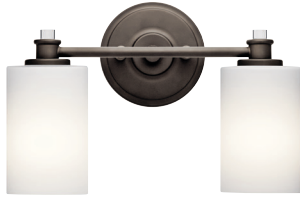

Indoor Lighting

Vanity – LED Options

Satin Etched Cased Opal Glass

A 45922 NI, OZ
45922 NIL18, OZL18

Satin Etched Cased Opal Glass

B 45923 NI, OZ
45923 NIL18, OZL18

Satin Etched Cased Opal Glass

C 45924 NI, OZ
45924 NIL18, OZL18

Satin Etched Glass

D 45638 CH, NI, OZ
45638 CHL18, NIL18, OZL18

Satin Etched Glass

E 45639 CH, NI, OZ
45639 CHL18, NIL18, OZL18

Satin Etched Glass

F 45640 CH, NI, OZ
45640 CHL18, NIL18, OZL18

NI: Satin Etched Glass
OZ: Light Umber Etched Glass